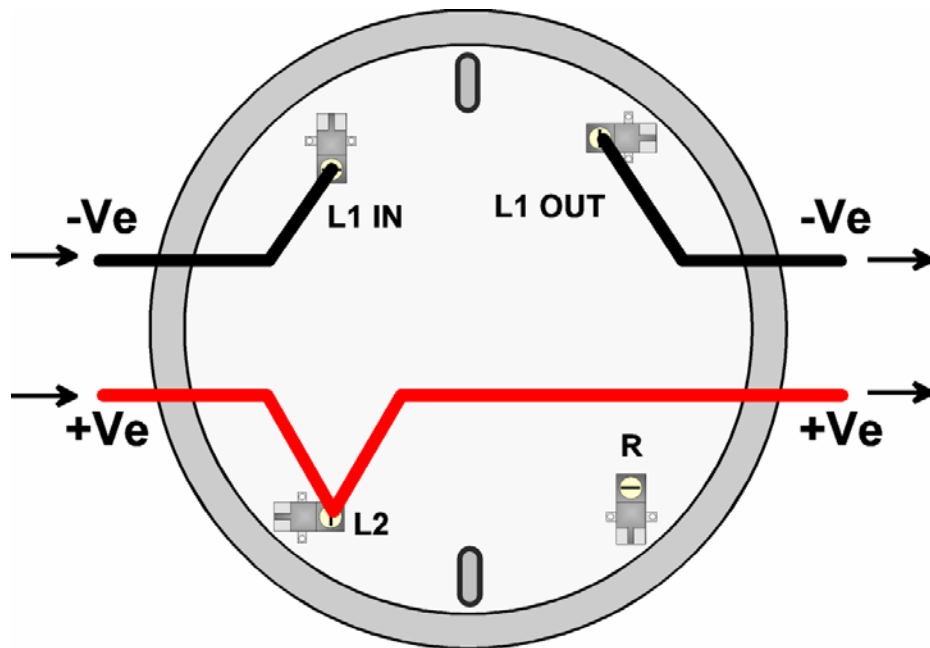

Detector base Apollo S65

The detector base is used with the Apollo S65 detectors.

Document: 540204 Detector base Apollo S65.doc

Product: Electronics

Id: KP
Rev: 07.08.07

Text

1	
2	
3	
4	
5	
6	
7	
8	
9	

Vølundsvej 17
DK- 3400 Hillerød
Tel +45 7022 2769
Fax +45 7023 2769