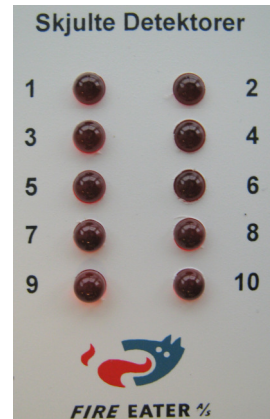

Indicator for hidden detectors

Items numbers covered by this datasheet:

- 502114 Detector indicator 1
- 502116 Detector indicator (Hidden detector 1-10)
- 502118 Detector indicator (Hidden detector 11-20)
- 502120 Detector indicator (Hidden detector 21-30)

General

The lamp(s) on the indicator turn ON when a hidden detector is activated. Then it is possible to see that a specific detector is activated even if is hidden below a raised floor or above a false ceiling.

If the demand is only one indicator, use item no. 502114. For more indicators use 502116-502118-50120, they can also be used in area with two zones.

The uneven numbers on the indicator are for zone 1.

The even numbers on the indicator are for zone 2.

The device uses two common inputs, one for the uneven numbers, the other for the even numbers and a separate input for each detector. Up to 10 detectors can be connected to the indicator.

Note: The text on the device is Danish.