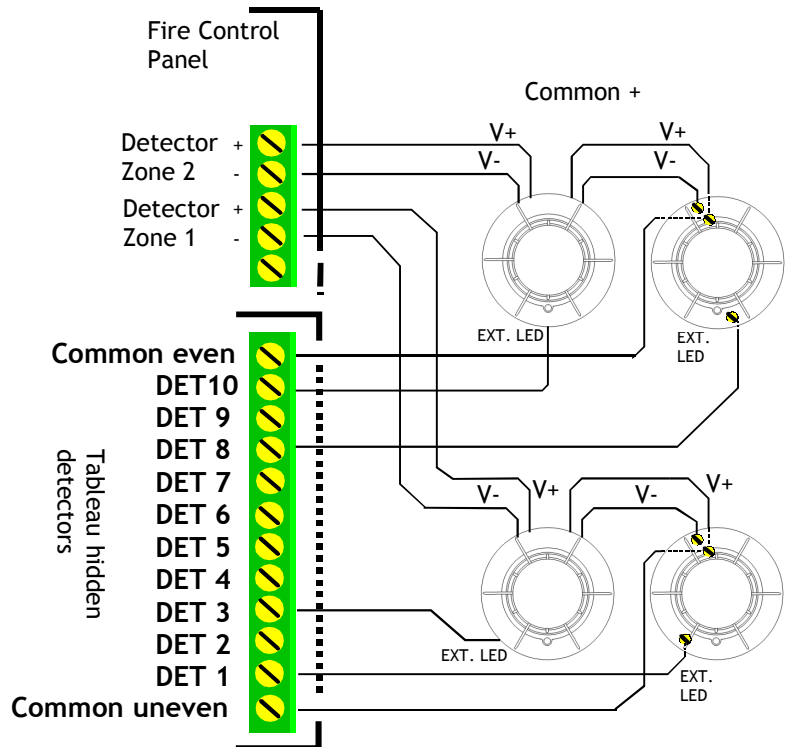

The device uses two common inputs, one for the uneven numbers, the other for the even numbers and a separate input for each detector. Up to 10 detectors can be connected to the indicator.

Note: The text on the device is Danish.

Technical specifications

	For item no. 502116-502120	For item no. 502114
Voltage input (1-10)	12-30 VDC	12-30 VDC
Common (+/-)	Bipolar	Polarized. Blue ->GND, Brown->Vcc
Connections	M3 (Screw)	Cable (2 m)
Cable	< 1.5 mm ²	0.75 mm ²
HxLxD:	45x50x80mm	15x15x10 mm
Weight:	90 g	10g, ABS
Material	ABS	

See the datasheet for the detector, where it is shown how to connect the detector to an external 'lamp'.

After installation the indicator must be tested by activating the detectors one by one and checking that each lamp is activated.

The two drawing for connection to detectors of Common ' - ' or Common ' + ', with even and uneven zones.

Document: indicatorforhiddendetectors.doc		1	Text
		2	
Product: Signalisation	Id: MRP	3	
	Rev: 08.03.12	4	
		5	
		6	
		7	
		8	
		9	