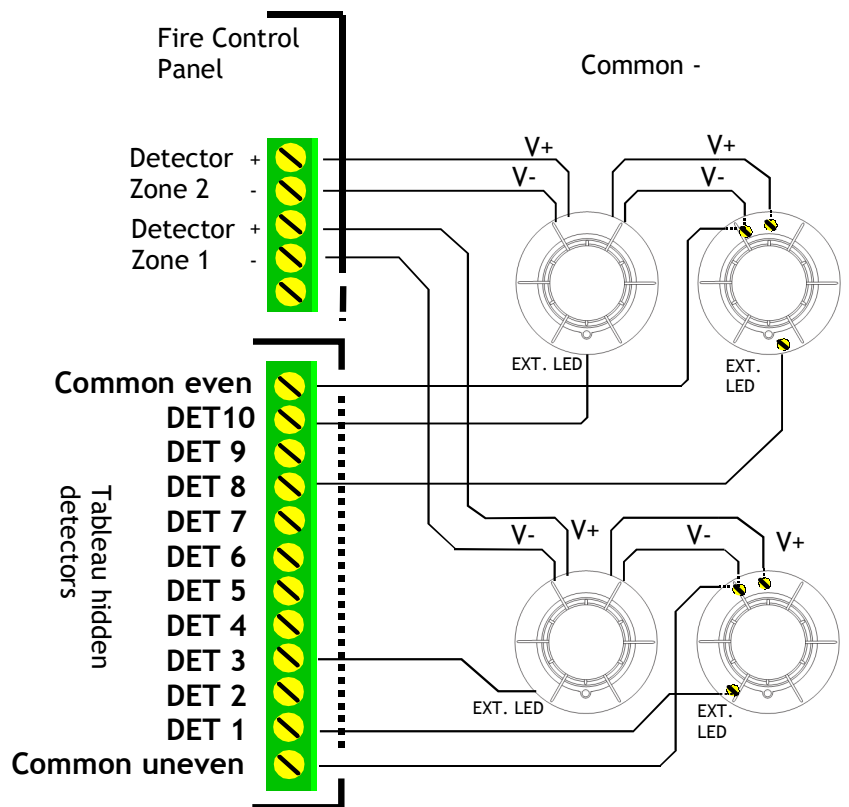

The device uses two common inputs, one for the uneven numbers, the other for the even numbers and a separate input for each detector. Up to 10 detectors can be connected to the indicator.

Note: The text on the device is Danish.

Technical specifications

	For item no. 502116-502120	For item no. 502114
Voltage input (1-10)	12-30 VDC	12-30 VDC
Common (+/-)	Bipolar	Polarized. Blue ->GND, Brown->Vcc
Connections	M3 (Screw)	Cable (2 m)
Cable	< 1.5 mm ²	0.75 mm ²
HxLxD:	45x50x80mm	15x15x10 mm
Weight:	90 g	10g, ABS
Material	ABS	

See the datasheet for the detector, where it is shown how to connect the detector to an external 'lamp'.

After installation the indicator must be tested by activating the detectors one by one and checking that each lamp is activated.

The two drawing for connection to detectors of Common ' - ' or Common ' + ', with even and uneven zones.

Document: indicatorforhiddendetectors.doc		1	Text
		2	
Product: Signalisation	Id: MRP	3	
	Rev: 08.03.12	4	
		5	
		6	
		7	
		8	
		9	